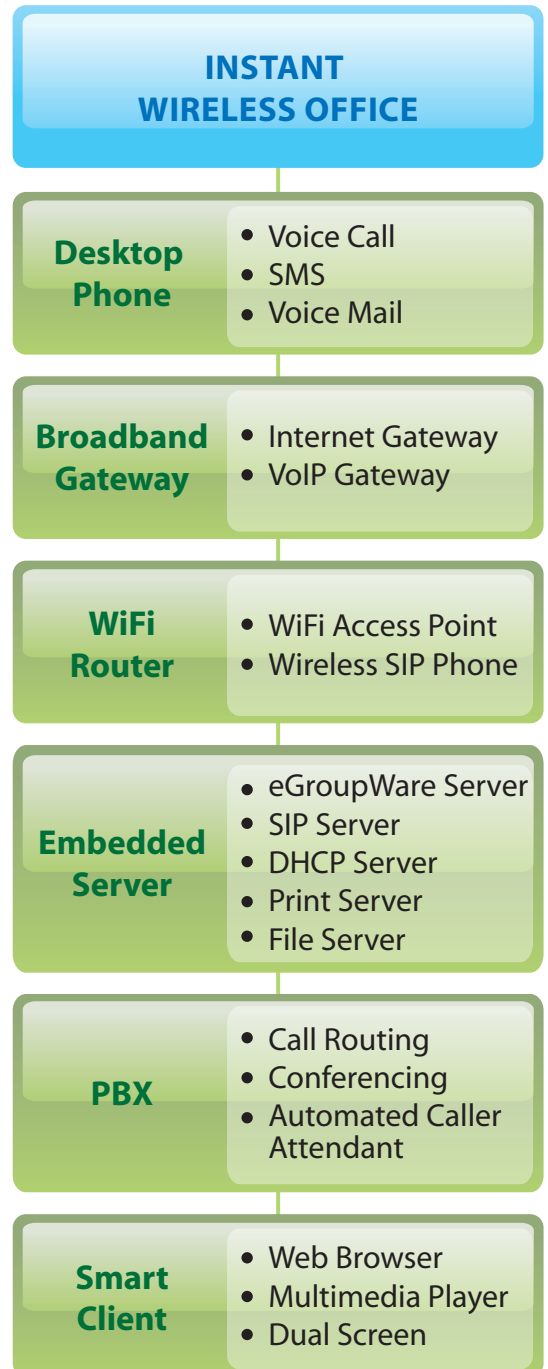

AXIA SOHO : Business in a Box

AXIA SOHO is a powerful small box for communications and wireless networking in a small office or home. It bridges connectivity to computing to enable business processes. The main applications for AXIA SOHO include;

- An Instant Office Solution in new and temporary offices. Go ahead with the wireless technology, and set up your office instantly, anytime, anywhere. No more waiting for fixed phone and Internet lines or even wiring up the office. No more hassle.
- Use SMS technology for better business. The SMS server allows SMS messages to be sent and received. Add on application can enable in-coming messages to be formatted for data processing and to generate automated actions and responses. This unique hard-to-find feature can be used for SMS ordering, reporting and alert.
- Deploy for Digital Signages for remote activation and programming via 3rd party software (not included). The multimedia player with DVI-D and VGA output can be used for narrow casting to playback video on flat panel TV.

This versatile HSDPA communications server is the ideal solution for modern businesses, allowing you to deploy wireless technology for greater productivity.

SPECIFICATIONS

COMMUNICATIONS	- GSM/EDGE/3G/HSDPA Wireless Communication - Quad Band GSM: 850, 900, 1800, 1900 MHZ - Triband UMTS/HSDPA: 850/1900/2100 MHZ - HSDPA, 3GPP Release 5 - 3.6 Mbps, 384 kbps UL - UE CAT. [1-6], 11, 12 supported - Compressed mode (CM) supported according to 3GPP TS25.212 - WiFi Access Points - IEEE802.11b 11Mbps data rate (DSSS) - IEEE802.11g 54Mbps data rate (OFDM) - +17 dBm RF Output	- UMTS, Release 99 June 2004 WCDMA FDD Standard - PS data rate – 384 kbps DL / 384 kbps UL - CS data rate – 64 kbps DL / 64 kbps UL - Support for GPRS/EGPRS Class 10, CSD - GSM Voice Call/SMS - WEP, WPA, WPA2 Security - Firewall
EMBEDDED PC	- Intel Celeron M CPU (1.86 GHz) - 1GB RAM - DC 12V input power	- 2GB CF Storage - Linux OS
SIZE	- 45mm x 175 x 175mm	
EMBEDDED SERVER OPTION	SIP Server - SIP RFC3261 Compliant - Contain UA Database and also SIM card database - Accepts Registration from UA thru unique SIP-URI PBX Server - Managing SIP call and GSM call routing SMS Server - Store incoming/outgoing SMS into database	- Dial Plan defining rule for matching IP address or GSM calls - Session Management for call status and termination - Call forwarding / transfer / conference - Scalable to 8 concurrent calls - Edit and view via Web Interface
CONNECTORS	- DVI-D and VGA connection with independent display capability - 3.5mm stereo connector - 10/100 Base T Ethernet RJ45 connection	- 2 x USB Port for peripheral connection - 1 x RJ11 Port for telephone connection - SIM Card Slot

* Optional: Factory installed Bluetooth Class 2 & 2.5" 80GB or 120GB Harddisk.